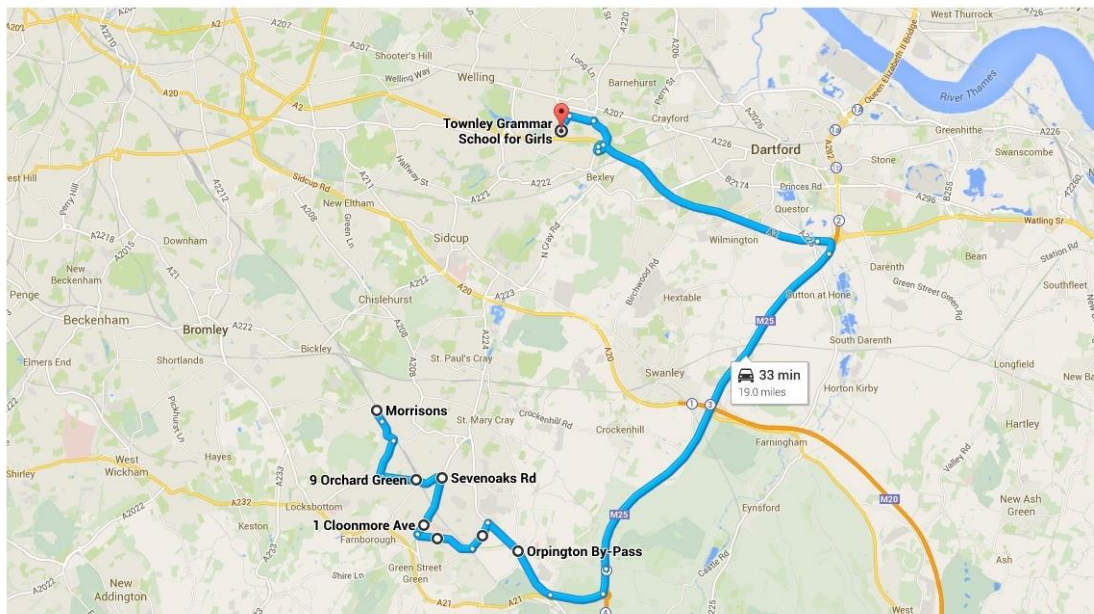

Coaches from Orpington

DJ Coaches a private coach company running daily Coaches during term time for Townley Grammar School pupils only.

Stops to include:

Petts Wood

Orpington

Green Street Green

Chelsfield

Approx. 40 min journey

Townley-Transport@djcoaches.co.uk

Safe – Reliable – Private Transport

From £341 per term *

(Equivalent to £5.50 per day - £85.50 per month

**Price set in 2015 and will be reviewed and subject to inflationary increase in 2016*

Autumn – September to December

Spring – January to March

Summer – April to July